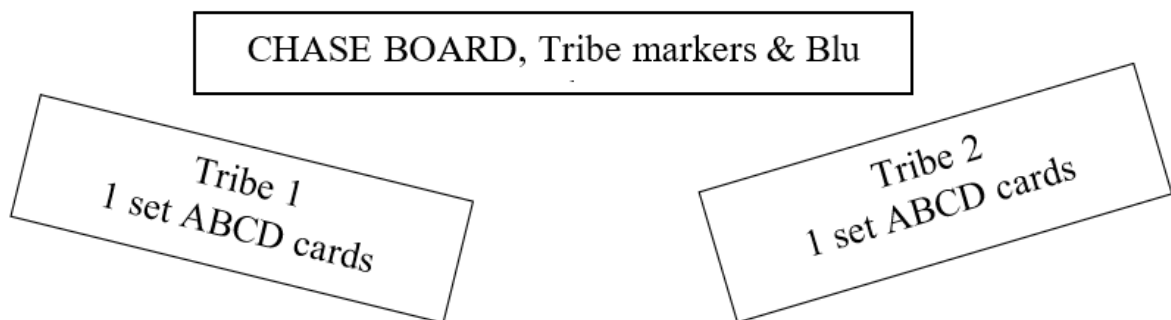

The winning tribe from the quick-fire round will then be the 'guest team' and start 2 places ahead on the chase board of the other tribe, the 'chaser team'. Each tribe will then participate in the chase round against the other tribe, moving forward along the board for each correct multiple-choice answer. Each tribe chooses an answer and reveals it at the same time as the other tribe, using multiple choice cards.

*If the chase team wins too quickly, you can continue with questions to gain extra points for the teams until the 20 min rotation time is up.*

**Location:** Main Entrance

**Resources:** 1x Quick Question sheet, 1x Multiple choice question sheet, 1x Points sheet, 1x Chase Board, 11x Tribe Markers, Blu Tack, 2x ABCD multiple choice cards.

**Points:** Each correct answer in chase round = 1 point.

Winning tribe of the round = 5 bonus points. Either the tribe to reach the finish or catch the other tribe is the winner.

**How to explain the game:**

The game will start with the quick point round. Each tribe will have one minute to answer as many questions as they can, receiving one point for each correct answer.

Your tribes will then assume their place on the 'Chaser board' with the winner of the quick round – The 'Guest' Team, 3 places ahead of the 'Chaser' team. Questions in this round will be multiple choice and teams will decide their answer together using multiple choice cards and reveal their answer at the same time as the other tribe, when asked by the host.